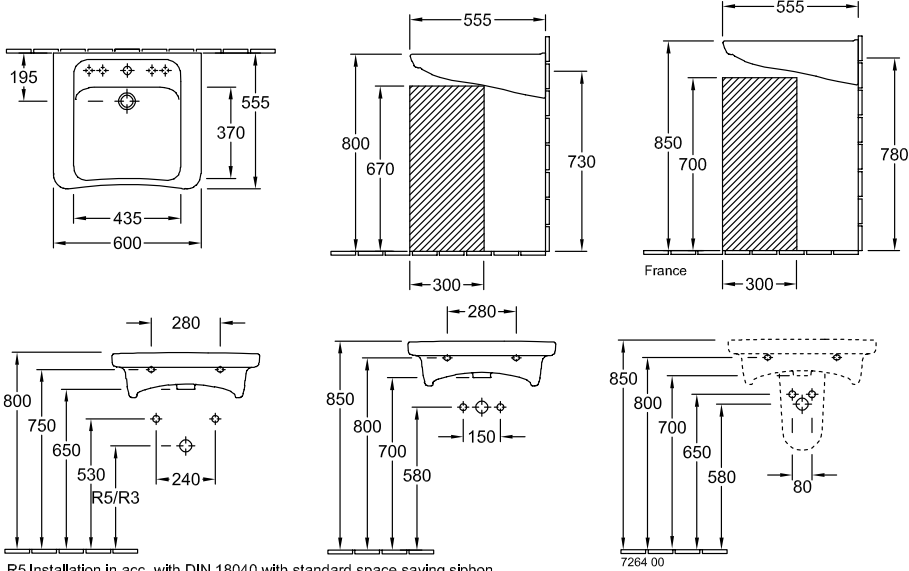

WASHBASIN, WASHBASINS, WALL-MOUNTED WASHBASINS, ACCESSIBLE SOLUTIONS, ACCESSIBLE WASHBASINS ARCHITECTURA VITA

PRODUCT INFORMATION

1 . POSITION

Model	517862
Width	600 mm
Depth	555 mm
Weight	19,5 kg
Description	previously Omnia Architectura Sanitary porcelain DIN 18040, EN 31, EN 14688 in accordance with DIN 18040
Tap fitting / Tap hole remark	5 tap hole positions can be selected as required
Overflow remark	with overflow
Material	Sanitary porcelain
Specification texts	Architectura Vita; Washbasin Vita; previously Omnia Architectura; Sanitary porcelain; Size: 600 x 555 mm; Rectangle; 5 tap hole positions can be selected as required; with overflow; DIN 18040, EN 31, EN 14688; in accordance with DIN 18040

COLOURS

White Alpin CeramicPlus	517862R1	4051202305949
White Alpin AntiBac	517862T1	4051202355609
White Alpin AntiBac CeramicPlus	517862T2	4051202355593
White Alpin	51786201	4051202305925

TECHNICAL DRAWINGS

517862

R5 Installation in acc. with DIN 18040 with standard space saving siphon
 R3 Installation in acc. with DIN 18040 with standard concealed siphon

	R3	R5
5178 / 60 / 61 / 62 / 63	460	420