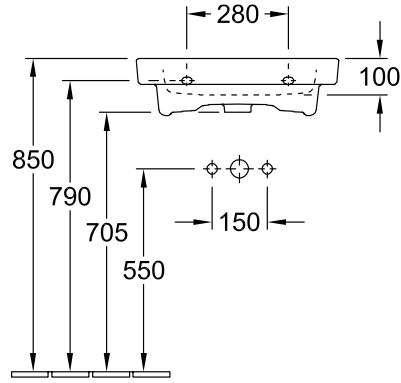

TECHNICAL DRAWINGS

524300

5243 00