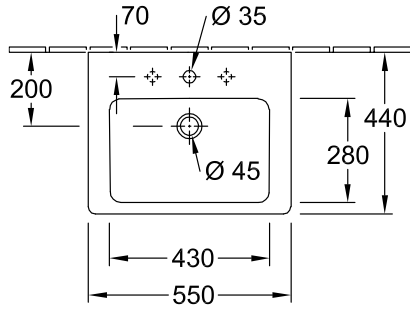

TECHNICAL DRAWINGS

524300

5243 00