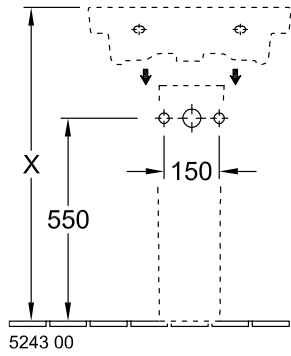

#### 1 . POSITION

Model	524300
Weight	10,9 kg
Description	Sanitary porcelain
Material	Sanitary porcelain
Specification texts	Subway 2.0; Pedestal; Sanitary porcelain

524300

5243 00

5244 00