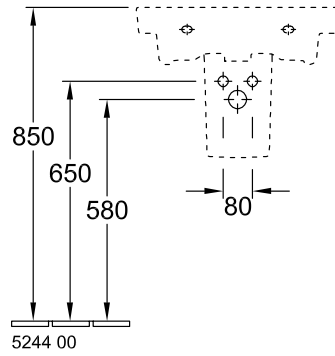

#### 1 . POSITION

Model	524300
Weight	10,9 kg
Description	Sanitary porcelain
Material	Sanitary porcelain
Specification texts	Subway 2.0; Pedestal; Sanitary porcelain

524300

5243 00

5244 00