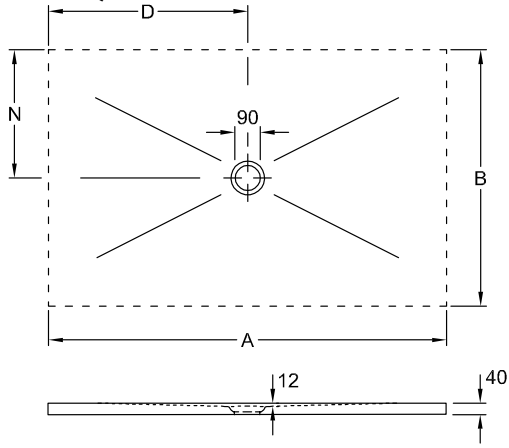

SHOWER TRAY, SHOWER TRAYS (CERAMICS), SHOWER TRAYS, RECTANGULAR SHOWER TRAYS SUBWAY INFINITY

PRODUCT INFORMATION

1 . POSITION

Model	6231Q3
Width	800 mm
Height	40 mm
Length	1200 mm
Weight	40,38 kg
Description	<p>Ceramic</p> <p>These shower trays are cut along four sides (unglazed) and can be used for flush installation only., Total price includes the surcharge for cutting!, Orders that we have confirmed for custom-made shower trays cannot be cancelled or altered., The installation height of the shower can be reduced by 30mm if outlet fitting 9226 00 XX is used.</p> <p>Please note: this outlet fitting does not conform to EN 274., *Shower trays marked with an asterisk can only be installed with Mepa installation system art. no. 9223 76 or in a mortar bed.</p> <p>Ceramic available in White Alpin (01) with anti-slip class B (PN18), Taupe (TP), Ardoise (W9) and ViPrint décors with anti-slip class A (PN12).</p> <p>slip-resistant the installation height of the shower tray can be reduced by 30 mm if the outlet fitting 9226 00 XX is used.</p>
Material	Ceramic
Specification texts	Subway Infinity; Rectangular shower tray; Ceramic; Size: 1200 x 800 x 40 mm; Rectangle; the installation height of the shower tray can be reduced by 30 mm if the outlet fitting 9226 00 XX is used.

TECHNICAL DRAWINGS

6231Q3

	A	B	D	N
6232 34	1500	900	750	450
6232 33	1500	800	750	400
6232 32	1500	750	750	375
6232 V4	1400	900	700	450
6232 V3	1400	800	700	400
6232 V2	1400	750	700	375
6232 N4	1200	900	600	450
6231 Q3	1200	800	600	400
6231 Q2	1200	750	600	375
6231 Q1	1200	700	600	350
6230 L3	1000	800	500	400
6230 L2	1000	750	500	375
6230 L1	1000	700	500	350
6229 H2	900	750	450	375
6229 H1	900	700	450	350
6229 C2	800	750	400	375
6228 H4	900	900	450	450
6228 H3	900	800	450	400
6228 C3	800	800	400	400