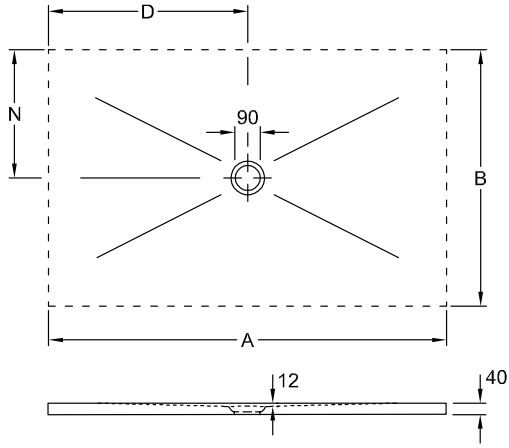

SHOWER TRAY, SHOWER TRAYS (CERAMICS), SHOWER TRAYS, RECTANGULAR SHOWER TRAYS SUBWAY INFINITY

PRODUCT INFORMATION

1 . POSITION

Model	6232V2
Width	750 mm
Height	40 mm
Length	1400 mm
Weight	44,63 kg
Description	<p>Ceramic</p> <p>These shower trays are cut along four sides (unglazed) and can be used for flush installation only., Total price includes the surcharge for cutting!, Orders that we have confirmed for custom-made shower trays cannot be cancelled or altered., The installation height of the shower can be reduced by 30mm if outlet fitting 9226 00 XX is used.</p> <p>Please note: this outlet fitting does not conform to EN 274., *Shower trays marked with an asterisk can only be installed with Mepa installation system art. no. 9223 76 or in a mortar bed.</p> <p>Ceramic available in White Alpin (01) with anti-slip class B (PN18), Taupe (TP), Ardoise (W9) and ViPrint décors with anti-slip class A (PN12).</p> <p>slip-resistant</p>
Material	Ceramic
Specification texts	Subway Infinity; Shower tray; Ceramic; Size: 1400 x 750 x 40 mm; Rectangle

TECHNICAL DRAWINGS

6232V2

	A	B	D	N
6232 34	1500	900	750	450
6232 33	1500	800	750	400
6232 32	1500	750	750	375
6232 V4	1400	900	700	450
6232 V3	1400	800	700	400
6232 V2	1400	750	700	375
6232 N4	1200	900	600	450
6231 Q3	1200	800	600	400
6231 Q2	1200	750	600	375
6231 Q1	1200	700	600	350
6230 L3	1000	800	500	400
6230 L2	1000	750	500	375
6230 L1	1000	700	500	350
6229 H2	900	750	450	375
6229 H1	900	700	450	350
6229 C2	800	750	400	375
6228 H4	900	900	450	450
6228 H3	900	800	450	400
6228 C3	800	800	400	400