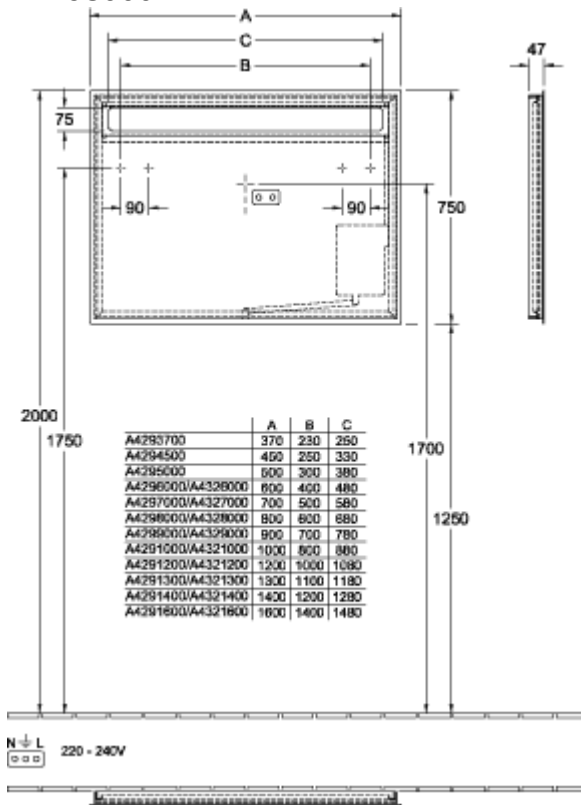

MORE TO SEE 14 MIRROR RECTANGLE

PRODUCT INFORMATION

Article title	Villeroy & Boch More To See 14 Mirror, with lighting, 800 x 750 x 47 mm
Article number	A4298000
Assembly / Assembly type	wall-mounted
Scope of delivery	1 x mirror , 1 x fastening set
Depth in mm	47
Width in mm	800
Height in mm	750
Collection	More To See 14
Function	with lighting
Material	Glass
Shape	Rectangle
With lighting	Yes
Smart home compatible	No

TECHNICAL DRAWINGS

A4298000

A4298000