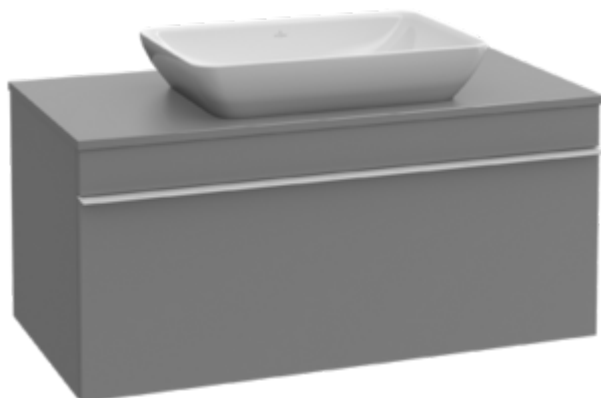

BATHROOM FURNITURE, VANITY UNIT FOR WASHBASIN, BATHROOM SINK CABINETS VENTICELLO

PRODUCT INFORMATION

1. POSITION

Model	A94503
Width	757 mm
Height	436 mm
Depth	502 mm
Weight	26,5 kg
Description	Wood fastening set included washbasin on the middle Handles: handle Grey Equipped with: 1 x Accessories package 1, 1 pull-out compartment with non-slip mat For combination with: surface mounted washbasin Venticello 4113 55
Installation	wall-mounted
Material	Wood
Specification texts	Venticello; Vanity unit; Wood; Size: 757 x 436 x 502 mm; wall-mounted; fastening set included; washbasin on the middle; Equipped with: 1 x Accessories package 1, 1 pull-out compartment with non-slip mat; For combination with: surface mounted washbasin Venticello 4113 55; Handles: handle Grey

COLOURS

Glossy White	A94503DH	4051202331290
Santana Oak	A94503E1	4051202331283
Stone Grey	A94503E3	4051202331276
White Wood	A94503E8	4051202353247
Glossy Grey	A94503FP	4051202331269
Oak Graphite	A94503FQ	4051202331252
White Matt	A94503MS	4051202331245
Terra Matt	A94503N9	4051202331238
Black Matt Lacquer	A94503PD	4051202532406
Elm Impresso	A94503PN	4051202331221
Glass Glossy Grey	A94503RA	4051202372477
Glass Glossy White	A94503RE	4051202372460
Glass Black	A94503RF	4051202534004
Glass Terra	A94503RT	4051202528027