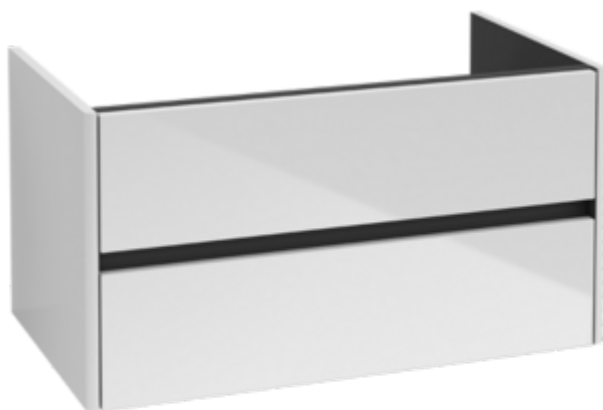

BATHROOM FURNITURE, CABINET, MORE BATHROOM FURNITURE VIVIA

PRODUCT INFORMATION

1 . POSITION

| | |
|---------------------|---|
| Model | B06110 |
| Width | 900 mm |
| Height | 470 mm |
| Depth | 504 mm |
| Weight | 34,3 kg |
| Description | in combination with console, installation beneath the washbasin fastening set included Equipped with: 2 pull-out compartments with non-slip mat, 1 removable wooden box |
| Installation | wall-mounted |
| Specification texts | Vivia; Drawer module; Size: 900 x 470 x 504 mm; wall-mounted; in combination with console, installation beneath the washbasin; fastening set included; Equipped with: 2 pull-out compartments with non-slip mat, 1 removable wooden box |

COLOURS

| | | |
|--------------------|----------|---------------|
| White Wood | B06110E8 | 4051202542214 |
| Glossy White | B06110DH | 4051202535742 |
| Santana Oak | B06110E1 | 4051202541996 |
| Stone Grey | B06110E3 | 4051202542207 |
| White Matt | B06110MS | 4051202542238 |
| Terra Matt | B06110N9 | 4051202535759 |
| Black Matt Lacquer | B06110PD | 4051202535766 |
| Elm Impresso | B06110PN | 4051202542245 |
| Glossy Grey | B06110FP | 4051202535735 |
| Oak Graphite | B06110FQ | 4051202542221 |