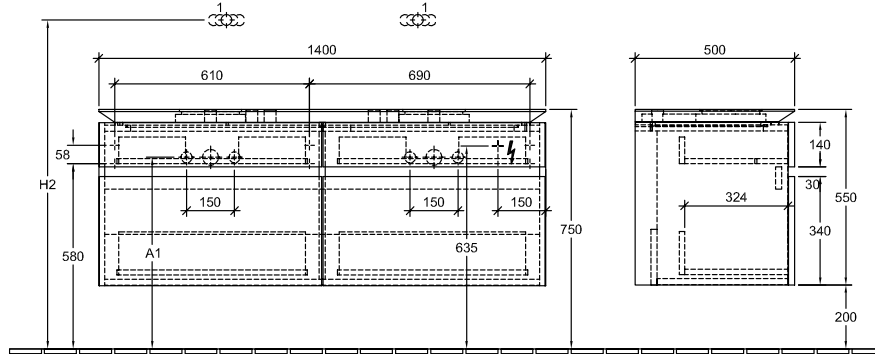

TECHNICAL DRAWINGS

B150L0